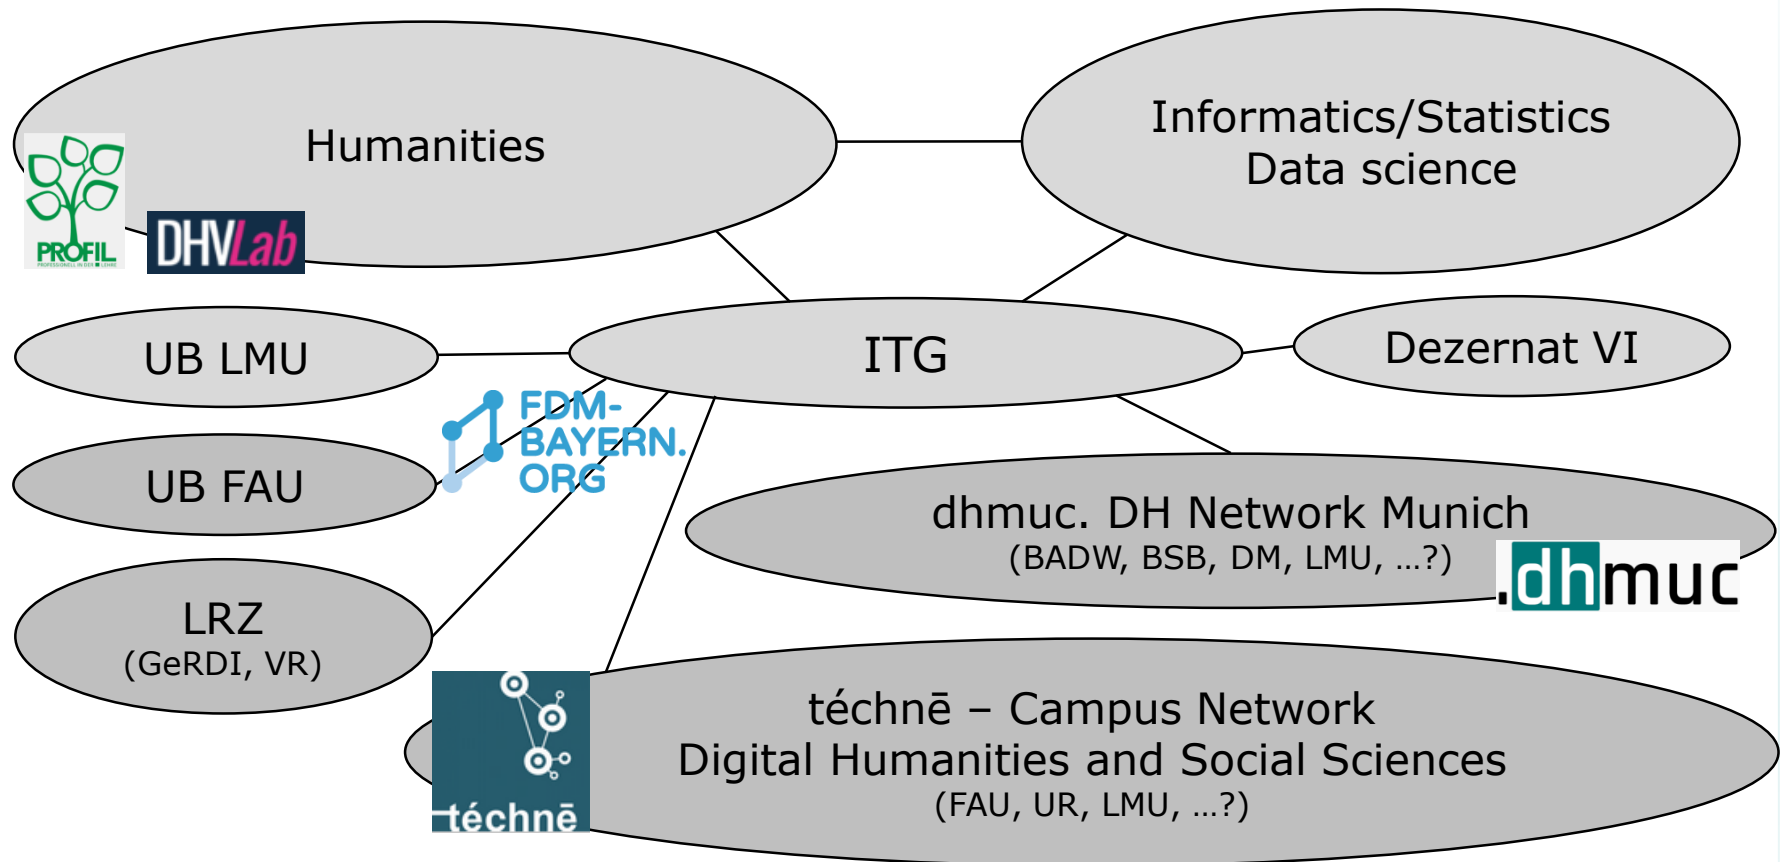

LMU

LUDWIG-
MAXIMILIANS-
UNIVERSITÄT
MÜNCHEN

IT-Gruppe Geisteswissenschaften
Digital Humanities Center

IT-Gruppe Geisteswissenschaften

Digital Humanities Center

Dr. Christian Riepl

UGA Athens – 16. April 2019

IT-Gruppe Geisteswissenschaften DH Competence and Data Center

LMU

LUDWIG-
MAXIMILIANS-
UNIVERSITÄT
MÜNCHEN

IT-Gruppe Geisteswissenschaften
Digital Humanities Center

Humanities and Cultural Sciences

- Faculty of Catholic Theology
- Faculty of Protestant Theology
- Faculty of History and Art Sciences
- Faculty of Philosophy
- Faculty of Cultural Sciences
- Faculty of Linguistics and Literature

Zentrum Seniorenstudium, Center for Advanced Studies (CAS), Rachel Carson Center (RCC), Munich Center for Mathematical Philosophy (MCMP)

Cooperation and Networking

Evolution of Digital Humanities: Milestones

Research data management

- 2018: „eHumanities – interdisziplinär“
 - University library FAU Erlangen
 - University library LMU Munich
 - ITG with VerbaAlpina
 - LRZ with GeRDI

DH FDM Center