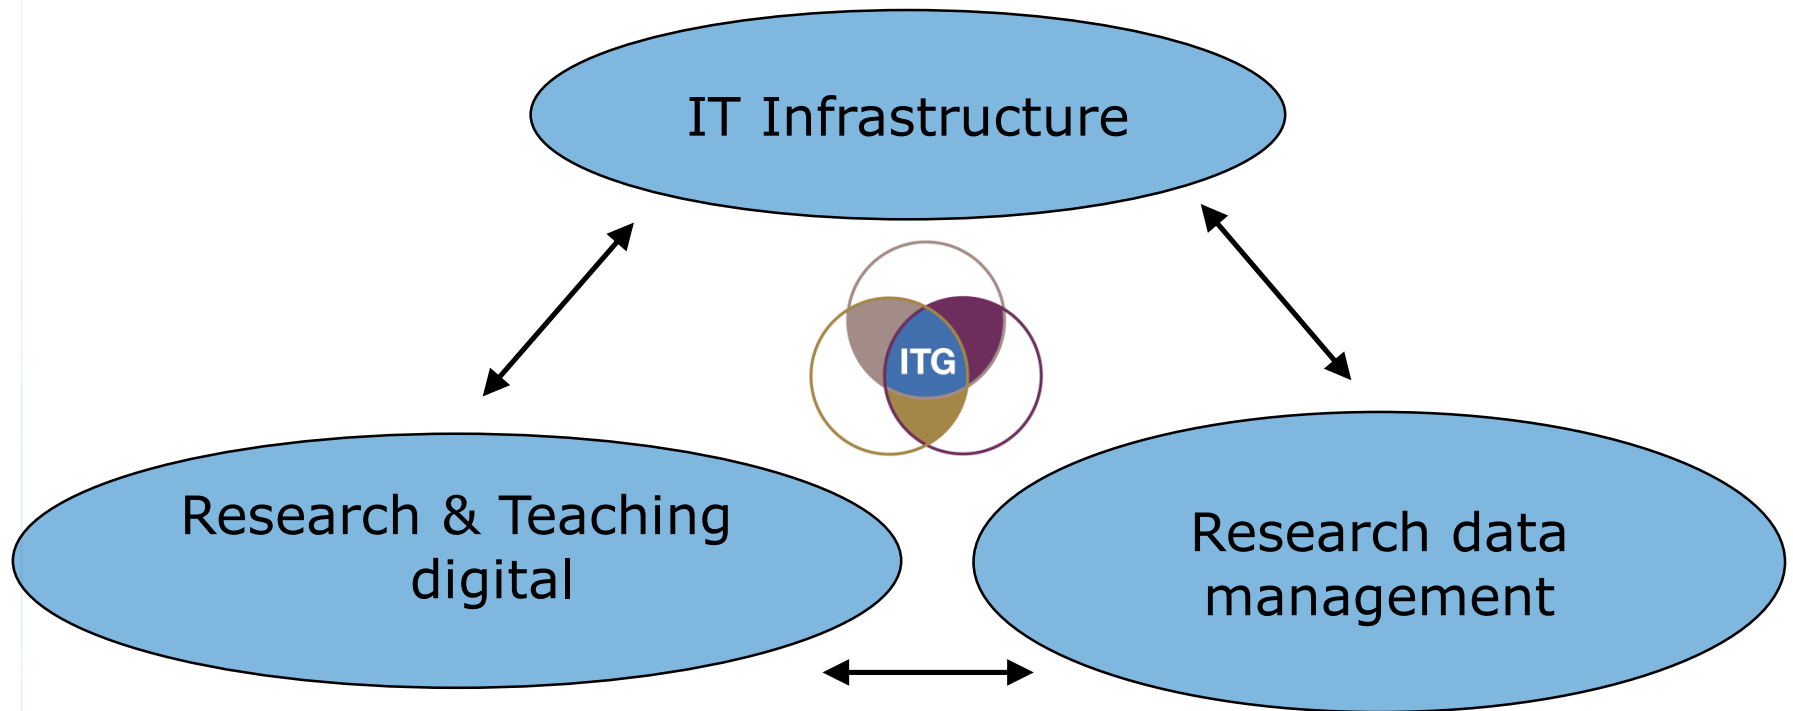

IT-Gruppe Geisteswissenschaften DH Competence and Data Center