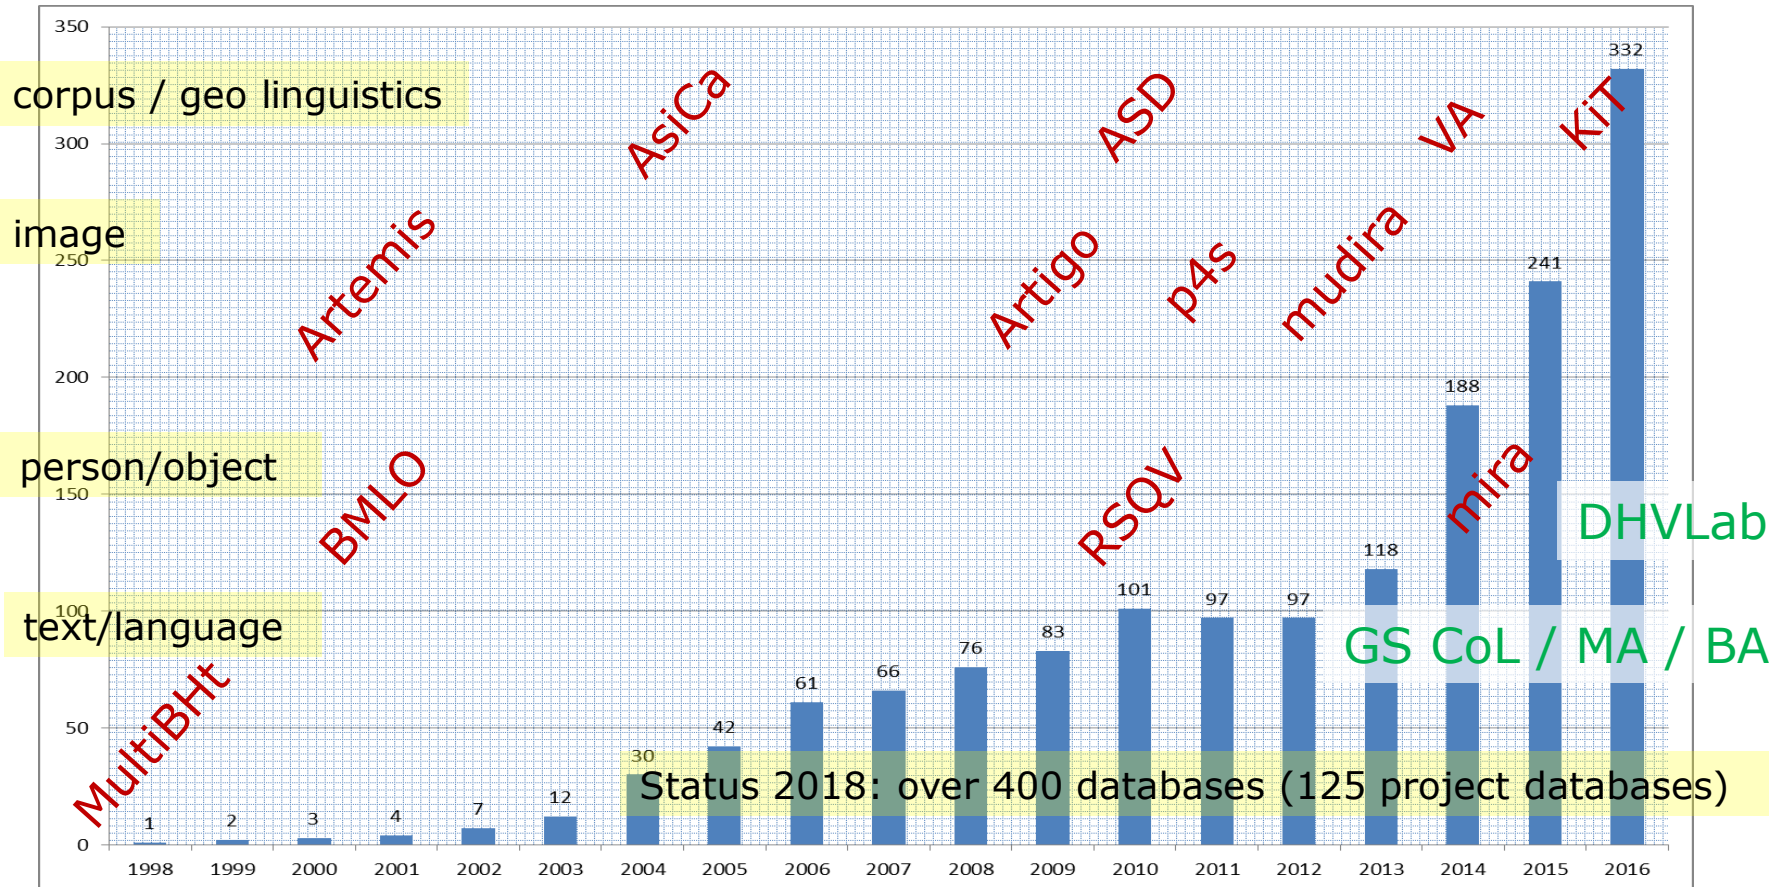

- 1986 first purchases, pilot projects, position for support of computeraided scientific work
- 1995** area-wide networking – multimedia – world wide web
- 2000 founding of IT-Gruppe Geisteswissenschaften
- 2013** Digital Humanities: Research
- 2016** Digitaler Campus Bayern: Teaching
- 2018 data science – research data management

11 Storage units (166 TB)

1800 Clients (1:1 supply)

ca. 30 locations

complex networked systems:

- over 400 databases
- over 125 webbased project databases

DH Research

DH Teaching

- 2016: IT for All: Digital data analysis DHVLab I
 - History and Art Sciences Certificate program
- 2017: BA minor degree „Digital Humanities - linguistics“ DHVLab II
 - English, Germanic and Romance Philology BA minor degree
 - FAU Erlangen
 - University of Regensburg
- 2019: IT for All: Extension DHVLab plus
 - Development of a business model for the expansion of the DHVLab to Bavarian universities